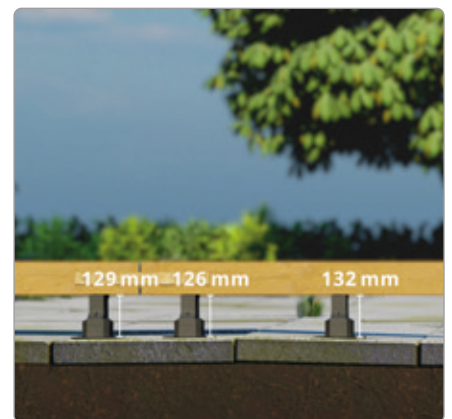

Knudsen Kilen

Knudsen Terrace System - for modular building of terraces

Knudsen Terrace System

- for modular building of terraces on wooden joists

- Made from 100% recyclable material
- Load capacity of up to 1,250 kg per m²
- Can be used on any stable foundations as well as roofing felt
- Not affected by moisture, rot or fungus
- Resistant to all types of weather
- UV-resistant and can handle temperatures from -40°C to +70°C

Knudsen Terrace System is used for the modular building of terraces using joists made from timber or a composite material.

The Knudsen Terrace System has been uniquely adapted for the Scandinavian climate and is available in a range of flexible working heights from 27-287 mm.

For a lower working height from 27-40 mm, use the Knudsen Terrace wedge. The black terrace wedge is similar to and have the same properties as the classical yellow wedge - just made in black so as not to be seen between the decking boards.

For a higher working height from 52-112 mm, use the Knudsen Terrace Kit. The Terrace Kit consists of a top wedge, a bottom wedge and a sole which protects vulnerable surfaces, such as roofing felt, by distributing the pressure over a wider surface.