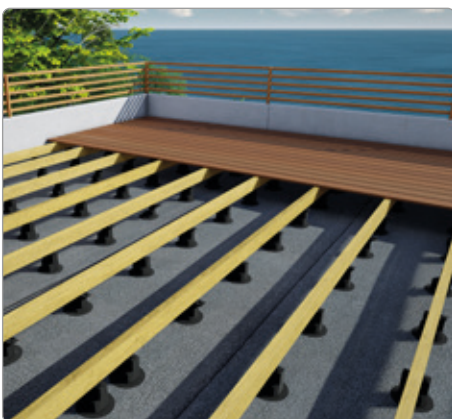

Knudsen Kilen

Knudsen Terrace System - for modular building of terraces

Knudsen Terrace System

- for modular building of terraces on wooden joists

- Made from 100% recyclable material
- Load capacity of up to 1,250 kg per m²
- Can be used on any stable foundations as well as roofing felt
- Not affected by moisture, rot or fungus
- Resistant to all types of weather
- UV-resistant and can handle temperatures from -40°C to +70°C

Knudsen Terrace System is used for the modular building of terraces using joists made from timber or a composite material.

The Knudsen Terrace System has been uniquely adapted for the Scandinavian climate and is available in a range of flexible working heights from 27-287 mm.

For a lower working height from 27-40 mm, use the Knudsen Terrace wedge. The black terrace wedge is similar to and have the same properties as the classical yellow wedge - just made in black so as not to be seen between the decking boards.

For a higher working height from 52-112 mm, use the Knudsen Terrace Kit. The Terrace Kit consists of a top wedge, a bottom wedge and a sole which protects vulnerable surfaces, such as roofing felt, by distributing the pressure over a wider surface.