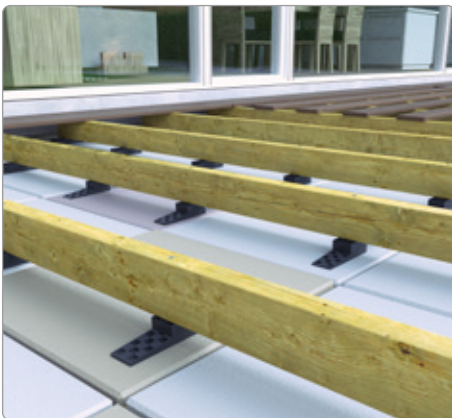

Knudsen Kilen

Knudsen Terrace System - for modular building of terraces

Knudsen Terrace System

- for modular building of terraces on wooden joists

- Made from 100% recyclable material
- Load capacity of up to 1,250 kg per m²
- Can be used on any stable foundations as well as roofing felt
- Not affected by moisture, rot or fungus
- Resistant to all types of weather
- UV-resistant and can handle temperatures from -40°C to +70°C

Knudsen Terrace System is used for the modular building of terraces using joists made from timber or a composite material.

The Knudsen Terrace System has been uniquely adapted for the Scandinavian climate and is available in a range of flexible working heights from 27-287 mm.

For a lower working height from 27-40 mm, use the Knudsen Terrace wedge. The black terrace wedge is similar to and have the same properties as the classical yellow wedge - just made in black so as not to be seen between the decking boards.

For a higher working height from 52-112 mm, use the Knudsen Terrace Kit. The Terrace Kit consists of a top wedge, a bottom wedge and a sole which protects vulnerable surfaces, such as roofing felt, by distributing the pressure over a wider surface.