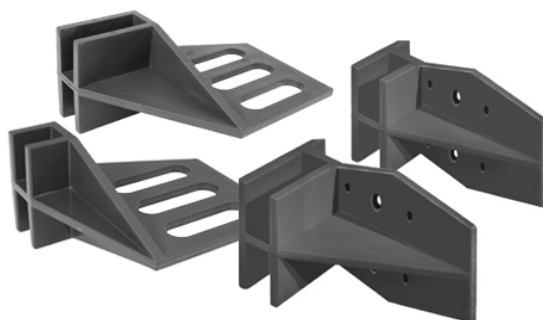

K-Wall packaging

K-Wall - for building-in

Type	Dimension	Pcs. per Carton	Cartons per EU Pallet	EAN-No.	Item No.
K-Wall 28i 	59x28x109mm	50 pcs.	48 cartons	5709417871115	8701110K
K-Wall 50i 	59x50x109mm	50 pcs.	30 cartons	5709417902123	986902120

K-Wall - for retrofitting with Screws or Bolts

Type	Dimension	Pcs. per Carton	Cartons per EU Pallet	EAN-No.	Item No.
K-Wall 28e 	59x28x104mm	50 pcs.	72 cartons	5709417704017	9094302130
K-Wall 50e 	59x50x104mm	50 pcs.	48 cartons	5709417704024	9094402130