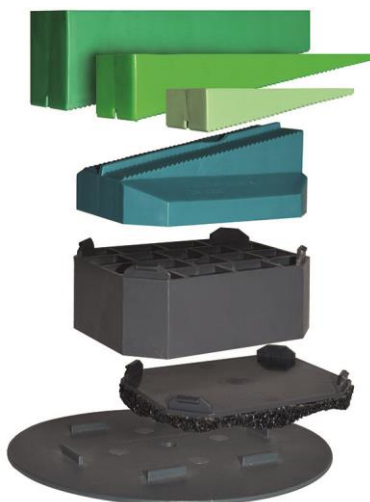

Combi - Packaging

Combi Wedges						
Type		Dimension (HxWxL)	Pcs. per Carton	Cartons per EU Pallet	EAN-No.	Item No.
Combi Top Small		19x45x80 mm	300 pcs.	48 cartons	5709417308123	975308120
Combi Top Medium		28x45x130 mm	300 pcs.	40 cartons	5709417408120	975408120
Combi Top Large		43x45x130 mm	300 pcs.	20 cartons	5709417508127	975508120
Combi Base		40x80x100 mm	150 pcs.	20 cartons	5709417208126	975208120
Combi Extension		35x80x100 mm	150 pcs.	20 cartons	5709417108129	975108120
Combi Sole		2mm x Ø160 mm	150 pcs.	32 cartons	5709417989520	989502120
Combi Sound Reducer		12x80x100 mm	150 pcs.	40 cartons	5709417000027	8701210K